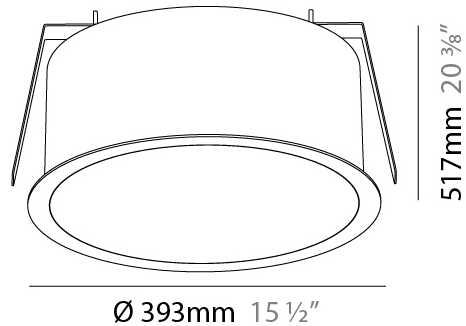

GENERAL

Series: Sign
Brand: Prolicht
Division: Architectural
Mounting Type: Recessed
Mounting Location: Ceiling
Subcategory: Ambient

PHYSICAL

Shape: Round
Diameter (mm): 393
Diameter (in): 15 1/2
Height (mm): 175
Height (in): 6 7/8
Ceiling Thickness (mm): 10 / 12.5 / 15 / 25 / 30
Ceiling Thickness (in): 3/8 or 1/2 or 9/16 or 1 or 1 3/16
Min. Recessing Depth (mm): 175
Min. Recessing Depth (in): 6 7/8
Light Distribution: Direct
Weight (kg): 4.327
Weight (lbs): 9.539
Diffuser: [PMMA - Opal or Micro-Prism](#)
Fixture Finish: [SSR / BKV / CWI / CRY / HAB / UFT / ITA / RUA / FTG / MYG / LOD / PUS / FRO / FUP / KIA / POP / BLS / SPG / MEY / GOH / GUM / CHC / COM / ABZ / JAG / OBR / MOS / ROR](#)
Fixture Material: Extruded Aluminum / Steel
Cut-out Measurements: 380mm / 14 15/16"

ELECTRICAL

Lamp Type: LED (Zhaga Standard)
Input Wattage (W): 25.3 / 22 (4000K)
Total Output Wattage (W): 23 / 20 (4000K)
Dimming: [Tri-Mode (Non-Dimming and Phase Dimming (120Vac only) and 0-10V Dimming)](#)
Driver Included: Yes
Driver Location: Integrated
Driver Type: Constant Current - Universal
Driver Class: Class 2
Input Voltage (V): 120 - 277
Constant Current (MA): 700

LED

[Color Temperature (°K): 3000 / 4000](#)
Max. Delivered Lumen (lm): 2110 / 2068 / 1930
CRI: >80 CRI
Efficiency (%): 68
Lamp Life (hrs): 50000

OPTICAL

RATINGS AND CERTIFICATIONS

Certified By: Certified for North American Standards
IP rating: IP20