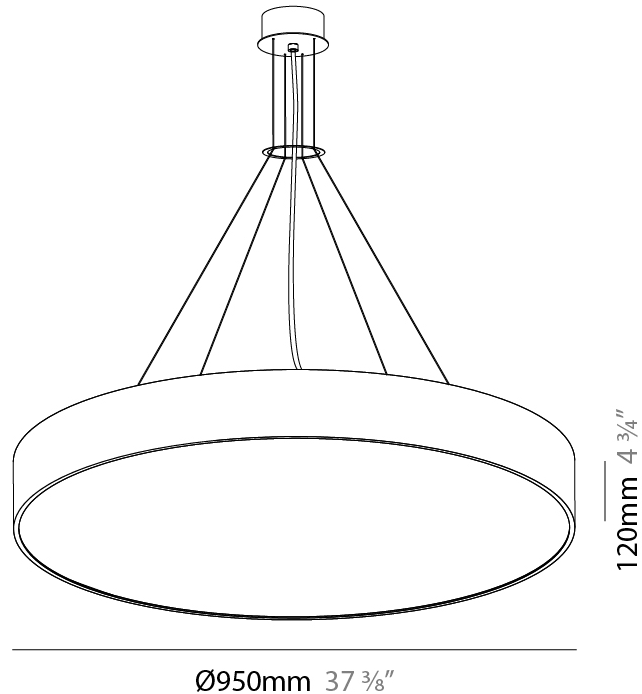

GENERAL

Series: Sign
Brand: Prolicht
Division: Architectural
Mounting Type: Suspension
Mounting Location: Ceiling
Subcategory: Pendant

PHYSICAL

Shape: Round
Diameter (mm): 950
Diameter (in): 37 ³/₈
Height (mm): 120
Height (in): 4 ³/₄
Max. Overall Height (mm): 2120
Max. Overall Height (in): 83 ⁷/₁₆
Light Distribution: Direct / Indirect
Weight (kg): 16.385
Weight (lbs): 36.12
Diffuser: PMMA - Opal or Micro-Prism
Fixture Finish: SSR / BKV / CWI / CRY / HAB / UFT / ITA / RUA / FTG / MYG / LOD / PUS / FRO / FUP / KIA / POP / BLS / SPG / MEY / GOH / GUM / CHC / COM / ABZ / JAG / OBR / MOS / ROR
Fixture Material: Extruded Aluminum / Steel
Cable Details: 2000mm or 6000mm Transparent Cable

ELECTRICAL

Lamp Type: LED (Zhaga Standard)
Input Wattage (W): 129.5/37.2
Total Output Wattage (W): 111/32
Dimming: Tri-Mode (Non-Dimming and Phase Dimming (120Vac only) and 0-10V Dimming)
Driver Included: Yes
Driver Location: Integrated
Driver Type: Constant Current - Universal
Driver Class: Class 1 and Class 2
Input Voltage (V): 120 - 277
Constant Current (MA): 500/700

LED

Color Temperature (°K): 2700 / 3000 / 3500 / 4000
Max. Delivered Lumen (lm): 17250 / 18404 / 18780
CRI: >80 CRI
Efficiency (%): 86
Lamp Life (hrs): 50000

OPTICAL

RATINGS AND CERTIFICATIONS

Certified By: Certified for North American Standards
IP rating: IP20

PROJECT
TYPE
SPECIFIER
QUANTITY
DATE